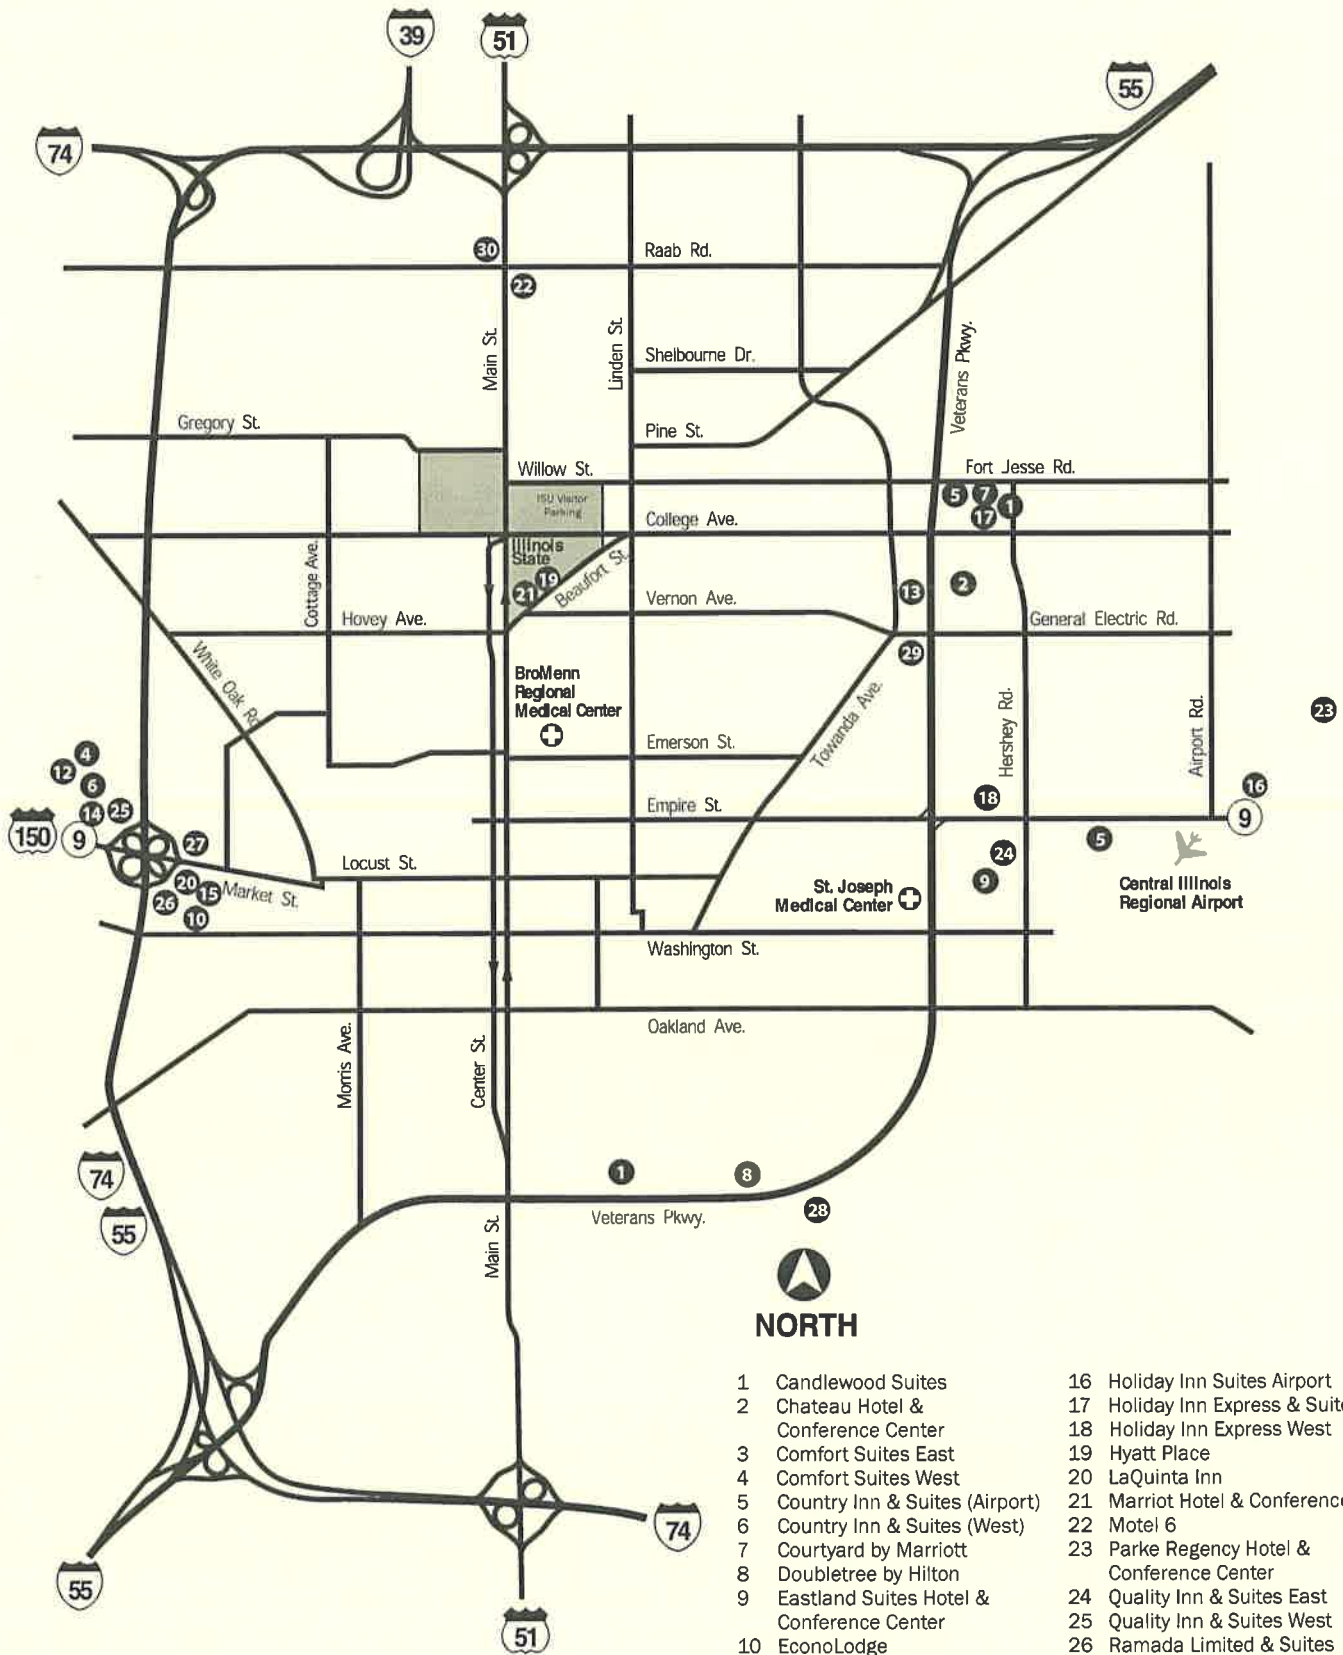

# BLOOMINGTON-NORMAL AREA HOTEL MAP

- |    |   |    |   |
|----|---|----|---|
| 1  | Candlewood Suites                         | 16 | Holiday Inn Suites Airport              |
| 2  | Chateau Hotel & Conference Center         | 17 | Holiday Inn Express & Suites East       |
| 3  | Comfort Suites East                       | 18 | Holiday Inn Express West                |
| 4  | Comfort Suites West                       | 19 | Hyatt Place                             |
| 5  | Country Inn & Suites (Airport)            | 20 | LaQuinta Inn                            |
| 6  | Country Inn & Suites (West)               | 21 | Marriott Hotel & Conference Center      |
| 7  | Courtyard by Marriott                     | 22 | Motel 6                                 |
| 8  | Doubletree by Hilton                      | 23 | Parke Regency Hotel & Conference Center |
| 9  | Eastland Suites Hotel & Conference Center | 24 | Quality Inn & Suites East               |
| 10 | EconoLodge                                | 25 | Quality Inn & Suites West               |
| 11 | Extended Stay America                     | 26 | Ramada Limited & Suites                 |
| 12 | Fairfield Inn & Suites                    | 27 | Red Roof Inn                            |
| 13 | Hampton Inn & Suites                      | 28 | Residence Inn by Marriott               |
| 14 | Hampton Inn West                          | 29 | Super 8-Bloomington                     |
| 15 | Hawthorn Suites                           | 30 | Super 8-Normal                          |