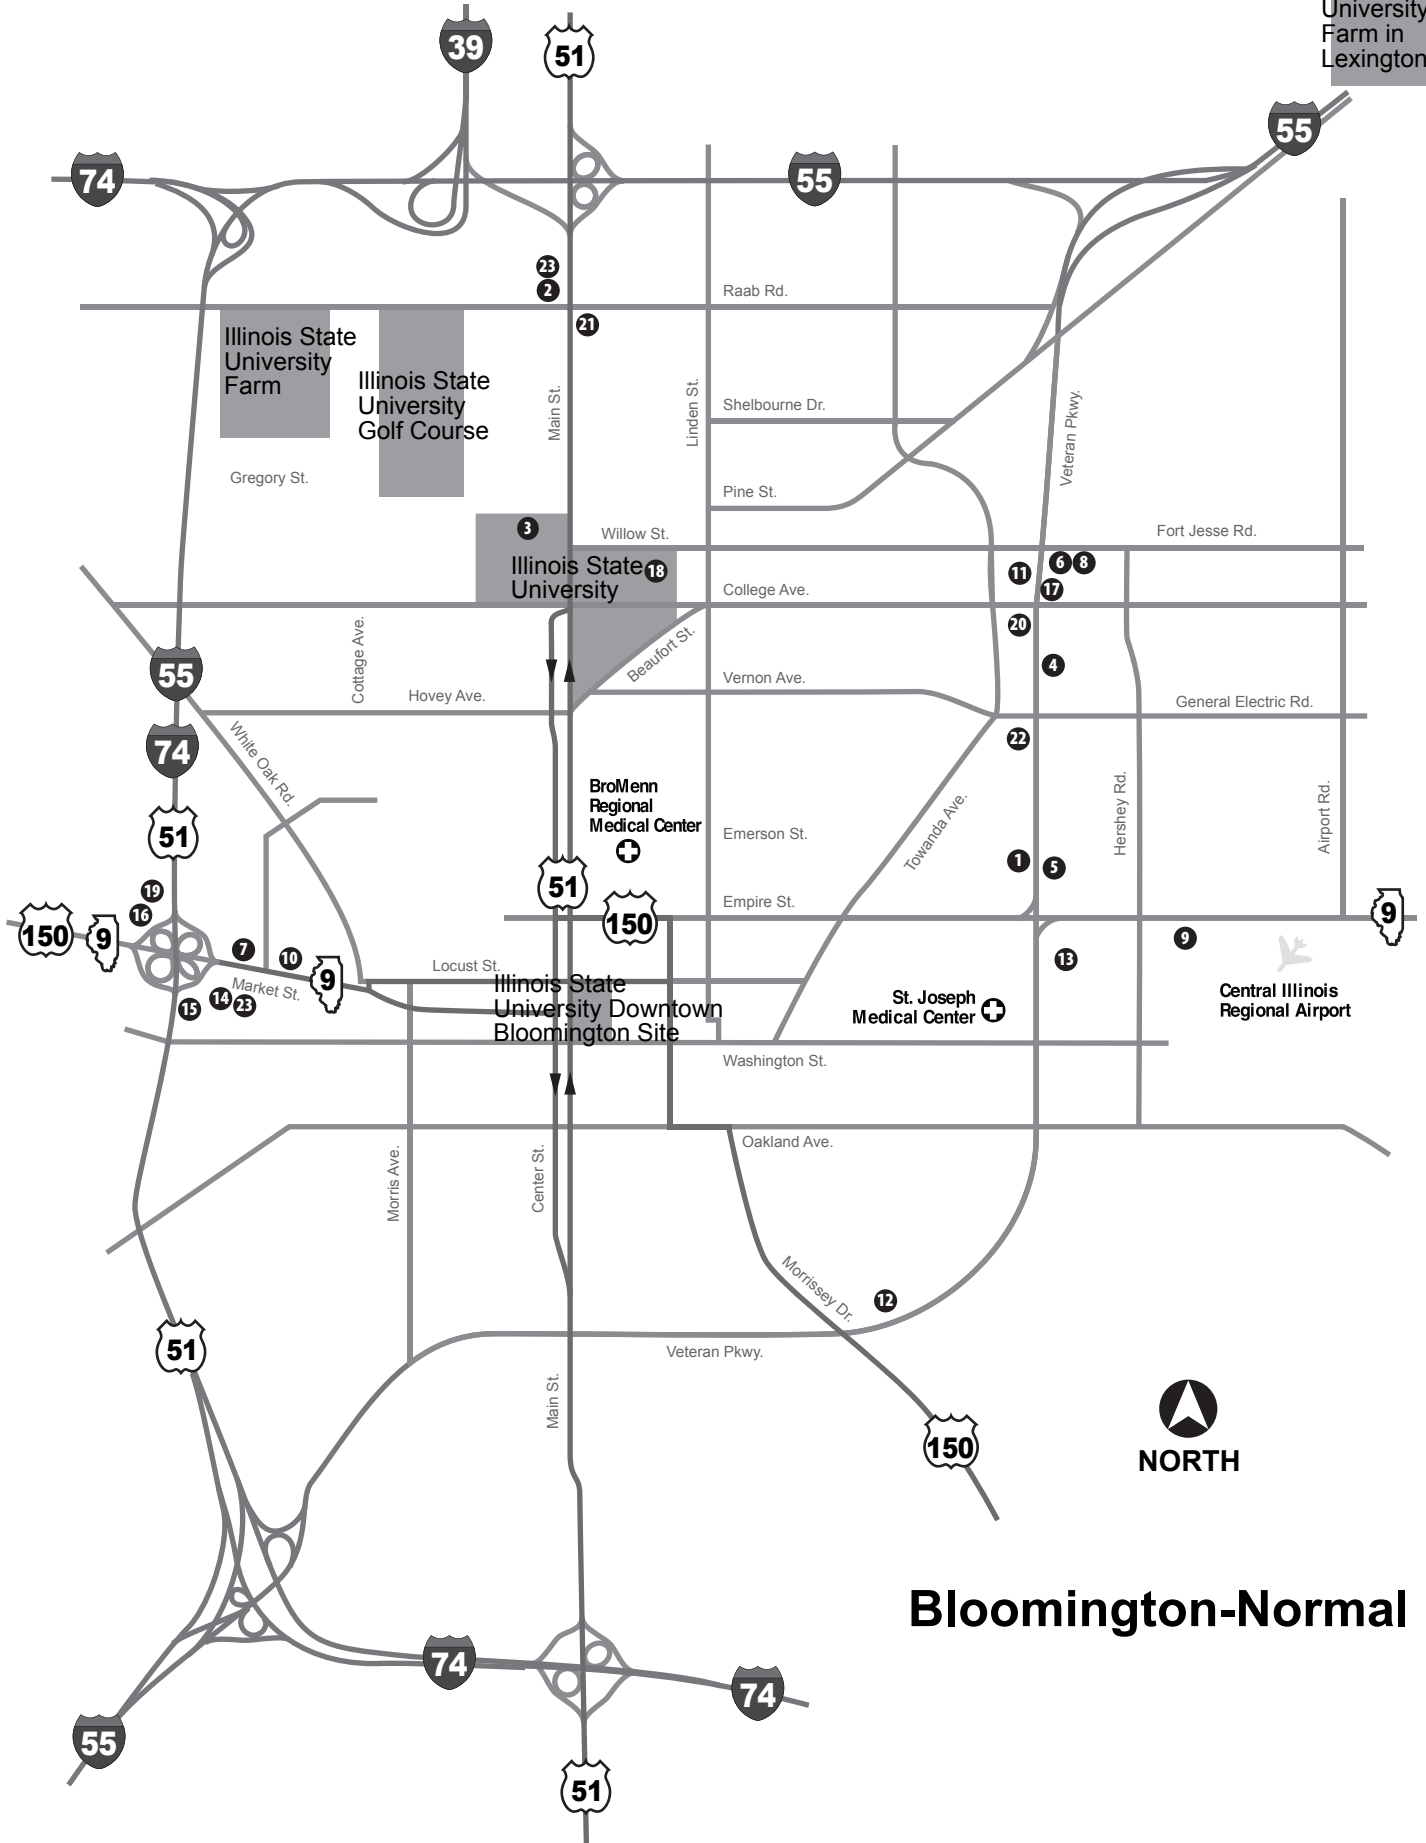

ILLINOIS STATE UNIVERSITY

Illinois' first public university

Illinois State University Farm in Lexington

Bloomington-Normal