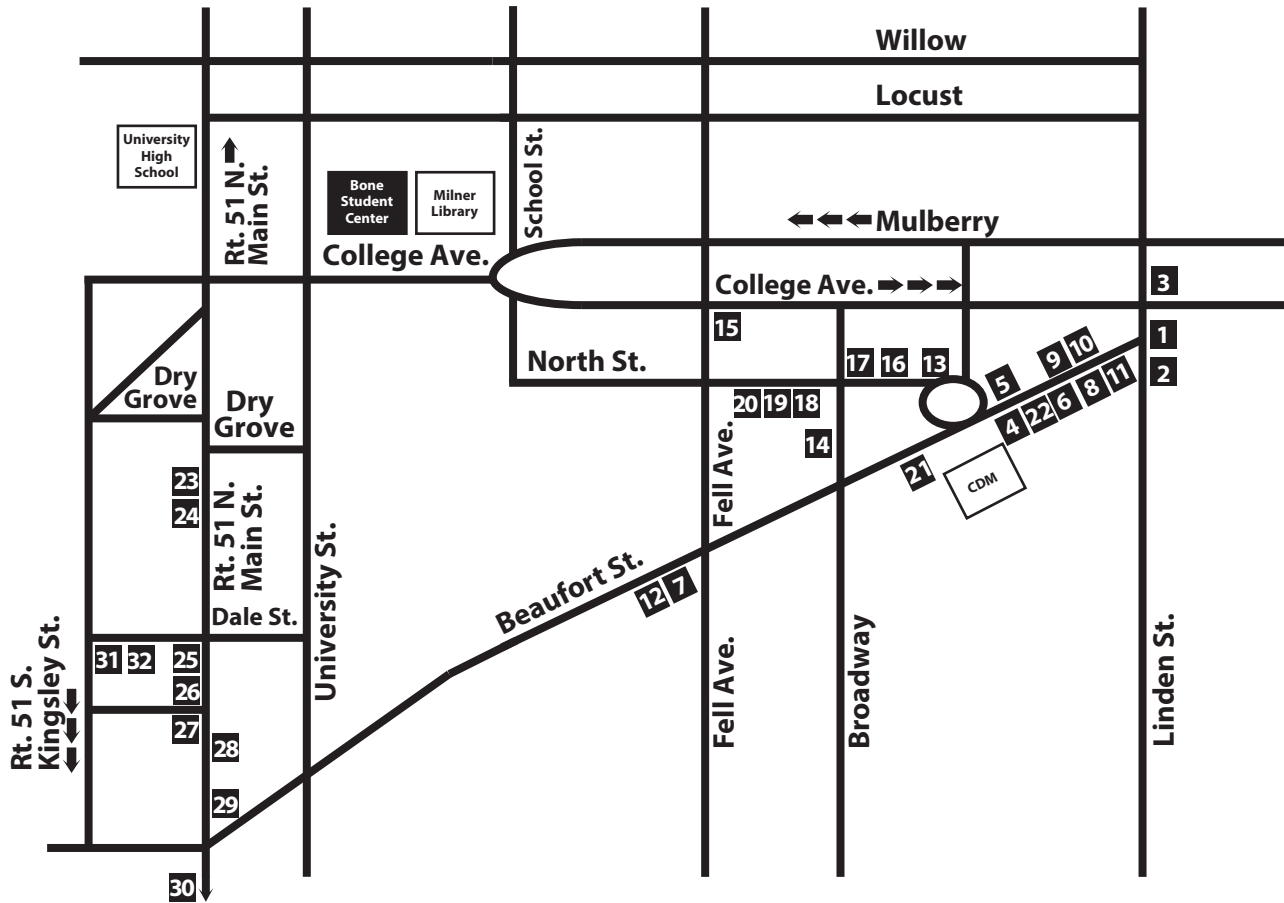

RESTAURANTS NEAR THE ILLINOIS STATE UNIVERSITY CAMPUS

UPTOWN NORMAL

1. Brewe-Ha's (102 S. Linden)
2. Lunker's (104 S. Linden)
3. Pub II (102 N. Linden)
4. Emack & Bolio's (103 E. Beaufort)
5. Windy City Weiners (106 E. Beaufort)
6. Firehouse Pizza and Pub (107 E. Beaufort)
7. Crepe Geeks (305 W. Beaufort)
8. D.P. Dough (121 E. Beaufort)
9. Anand India Restaurant (122 E. Beaufort)
10. 📶 10. Maggie Miley's Irish Pub (126 E. Beaufort)
11. LaBamba (129 E. Beaufort)
12. Dominos Pizza (305 W. Beaufort)
13. 📶 13. Garlic Press Market Cafe (106 W. North)
14. Jesse's Grille (201 Broadway)
15. Merry Ann's Diner (100 S. Fell)
16. Sugar Mama (116 W. North)
17. 📶 17. Medici (120 W. North)
18. The Rock (203 W. North)
19. Coffee Hound (205 W. North)
20. 📶 20. Jimmy Johns (207 W. North)
21. Subway (11 Uptown Circle #100)
22. Insomnia Cookies (117 E. Beaufort)

NEAR MAIN STREET

23. Jimmy John's (305 S. Main)
24. Avanti's Italian Restaurant (407 S. Main)
25. Buffalo Wild Wings (603 S. Main)
26. Potbelly's Sandwich Works and Noodles & Company (609 S. Main)
27. Chipotle and Meatheads Burgers (701 S. Main)
6. 📶 28. Pizza Hut (706 S. Main)
7. 📶 29. McDonald's (804 S. Main)
30. Monical's Pizza (1219 S. Main)
31. Papa John's Pizza (602 Kingsley)
32. Zorba's (603 Dale)

BONE STUDENT CENTER - CLOSED ON SATURDAY

- Burger King
- Pizza Hut Express
- McAlister's Deli
- Einstein Bros.® Bagels

📶 Indicates free wireless internet access