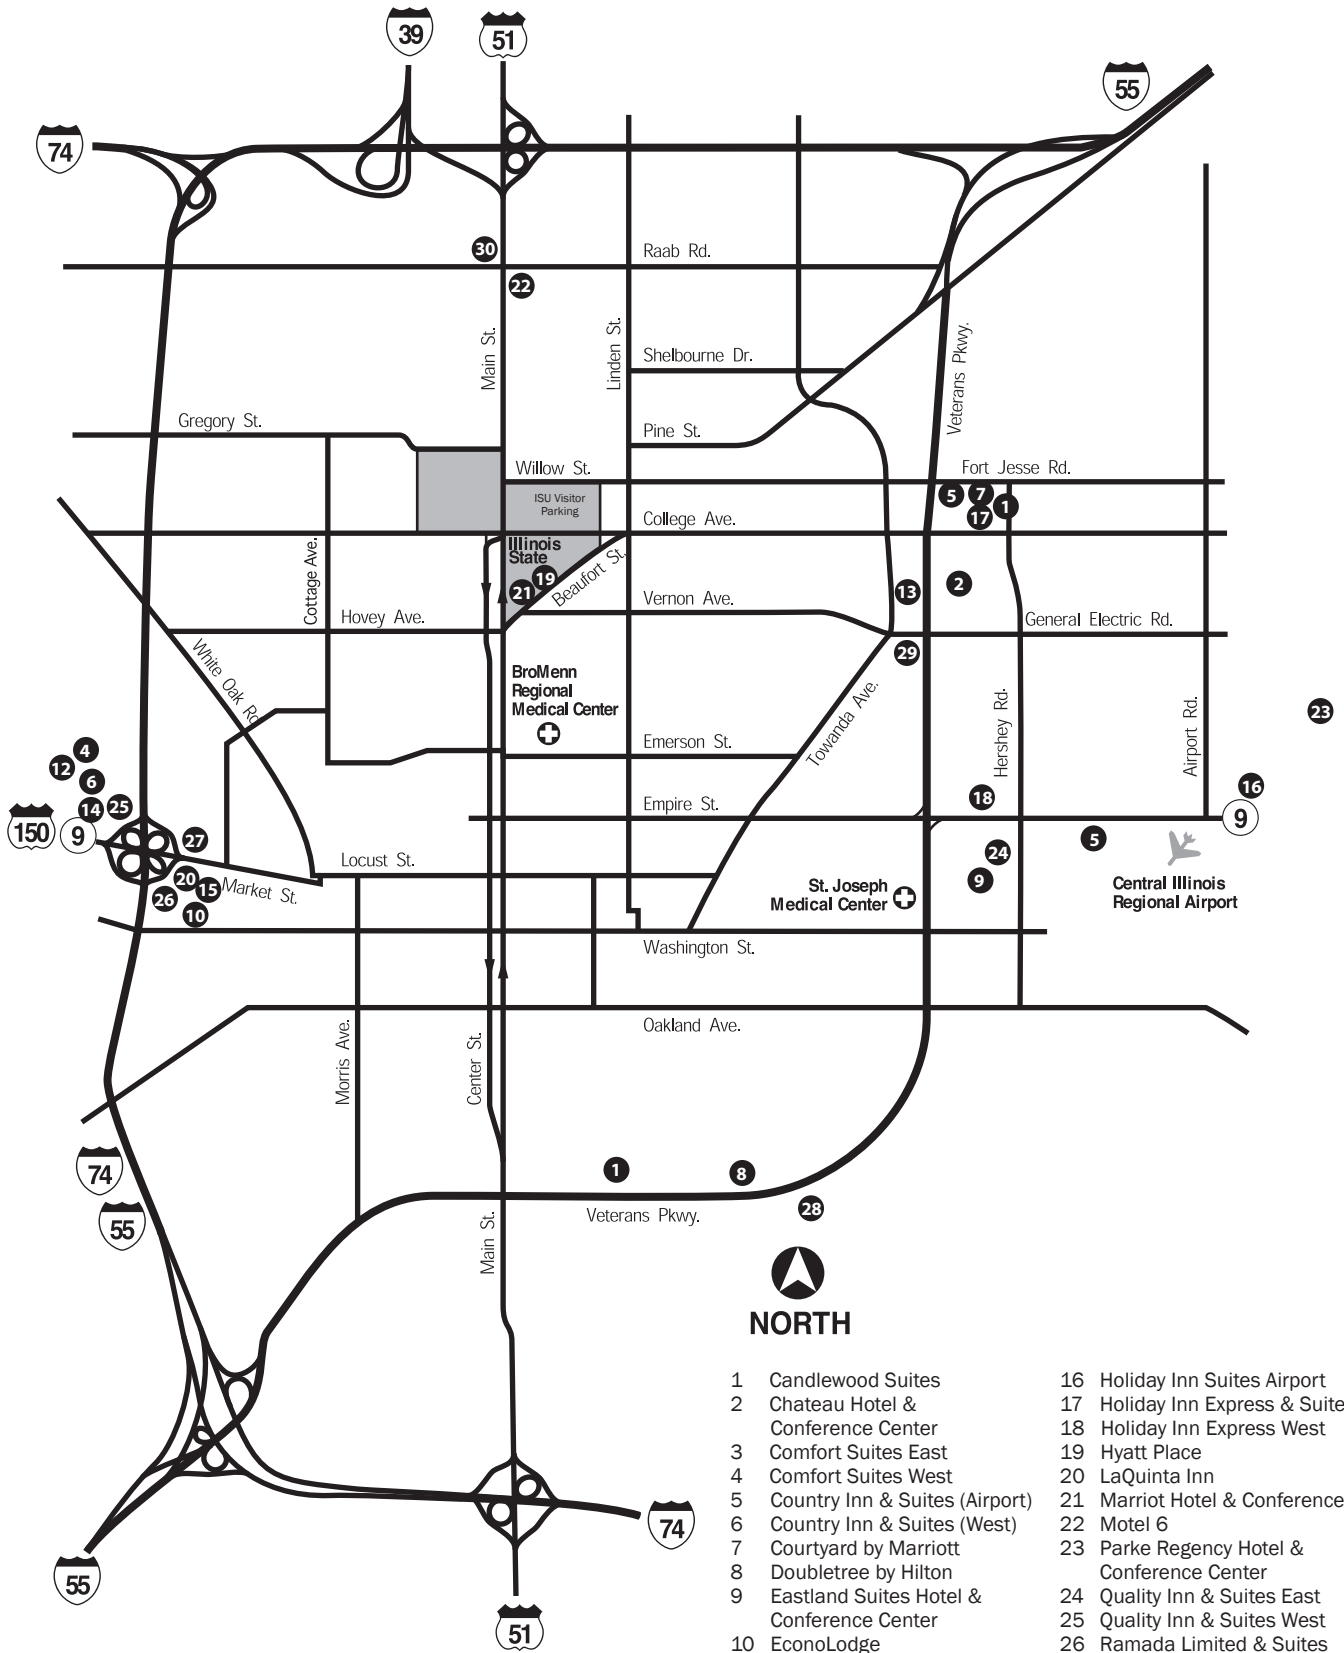

BLOOMINGTON-NORMAL AREA HOTEL MAP

1	Candlewood Suites	16	Holiday Inn Suites Airport
2	Chateau Hotel & Conference Center	17	Holiday Inn Express & Suites East
3	Comfort Suites East	18	Holiday Inn Express West
4	Comfort Suites West	19	Hyatt Place
5	Country Inn & Suites (Airport)	20	LaQuinta Inn
6	Country Inn & Suites (West)	21	Marriott Hotel & Conference Center
7	Courtyard by Marriott	22	Motel 6
8	Doubletree by Hilton	23	Parke Regency Hotel & Conference Center
9	Eastland Suites Hotel & Conference Center	24	Quality Inn & Suites East
10	EconoLodge	25	Quality Inn & Suites West
11	Extended Stay America	26	Ramada Limited & Suites
12	Fairfield Inn & Suites	27	Red Roof Inn
13	Hampton Inn & Suites	28	Residence Inn by Marriott
14	Hampton Inn West	29	Super 8-Bloomington
15	Hawthorn Suites	30	Super 8-Normal