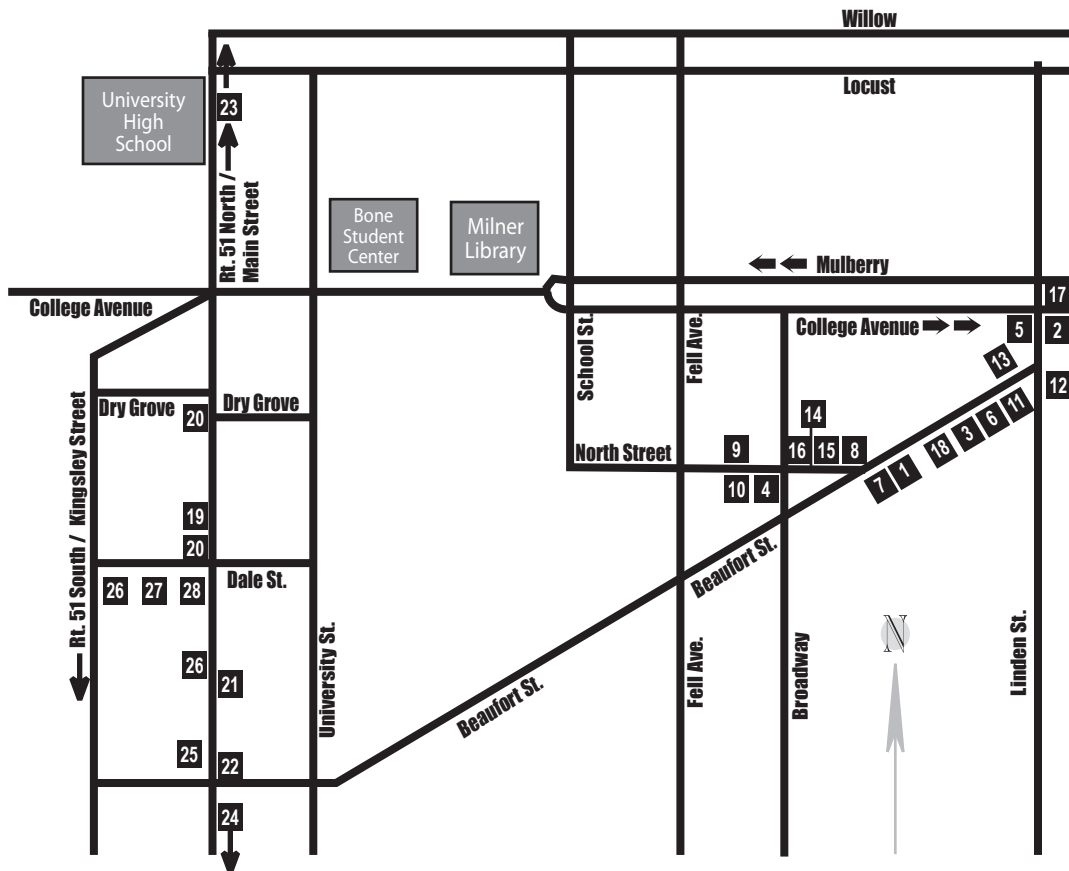

RESTAURANTS NEAR THE ILLINOIS STATE UNIVERSITY CAMPUS

Uptown Normal

1. Big Mouth's (106 E. Beaufort)
2. Brewe-Ha's (102 S. Linden)
3. ☺ 3. Coffeehouse & Deli (114 E. Beaufort)
4. ☺ 4. Coffee Hound (205 W. North)
5. ☺ 5. Cosi (138 E. Beaufort)
6. D.P. Dough (121 E. Beaufort)
7. Emack & Bolio's (103 E. Beaufort)
8. ☺ 8. Garlic Press Market Cafe (106 W. North)
9. Harold's Chicken Shack (202 North)
10. Jimmy Johns (207 W. North)
11. LaBamba (129 E. Beaufort)
12. Lunker's (104 S. Linden)
13. Maggie Miley's Irish Pub (126 E. Beaufort)
14. Medici (120 W. North)
15. Micheleo's Pizza (116 North)
16. Primetime Pizza (122 E. Beaufort)
17. Pub II (102 N. Linden)
18. The NV Ultralounge (107 E. Beaufort)

Near Main Street

19. Avanti's Italian Restaurant (407 S. Main)
20. Jimmy John's (305 S. Main)
3. ☺ 21. Latte Time (706 S. Main)
4. ☺ 22. McDonald's (804 S. Main)
23. Jade Garden (1101 N. Main)
24. Monical's Pizza (1219 S. Main)
25. Papa John's Pizza (602 Kingsley)
26. Potbelly's Sandwich Works and Noodles & Company (609 S. Main)
27. The Rock (607 Dale)
28. Zorba's (603 Dale)

Bone Student Center

- Burger King
- Freshen's
- Pizza Hut Express
- McAlister's
- The Cage I

Indicates free wireless internet access